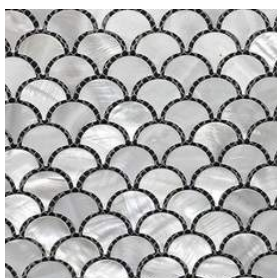

White is one of the most popular and powerful colours used in interior design and our Bianco freshwater pearl mosaic will help increase light and space, creating the perfect neutral background for interiors and increasing their real estate value.

The natural subtle shimmer of Bianco provides a great layer to add depth and interest to any luxury design scheme. It is a popular choice for feature walls, bathrooms, shower walls, backsplashes, spas, as well as swimming pools and Jacuzzi.

TECHNICAL SPECIFICATIONS

3D Cube

Fantail

Herringbone

Collection	Mosaics
Colour Featured	Bianco
Base Material	Freshwater Mother of Pearl
Sheet Size	318 x 318mm for 25mm Square Tesserae
Backing	Mesh or Paper
Recommended Grout	White
Applications	Internal & External
Typical Uses	Interior & Exterior Walls Interior & Exterior Floors Kitchen & Bathroom Backsplashes Shower Walls & Steam Rooms Interior & exterior Swimming Pools & Hot Tubs