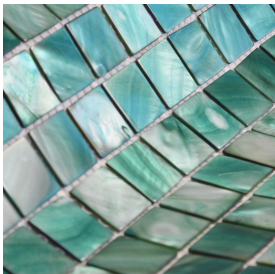

Jade is a colour naturally associated with wellness. The rich emerald tones of Siminetti's Jade mosaics help to craft a harmonious environment that encourages relaxation and rejuvenation.

Whether used in a luxurious bathroom, an intimate spa, or a meditation room, these tiles transform any space into a serene oasis.

The iridescent glimmer of mother of pearl catches the light beautifully, creating a dynamic and ever-changing visual experience that soothes the mind and spirit.

## TECHNICAL SPECIFICATIONS

Square 25

Shading Blend

Hexagons

**Collection** Mosaics

**Colour Featured** Jade

**Base Material** Freshwater Mother of Pearl

**Sheet Size** 318 x 318mm  
for 25mm Square Tesserae