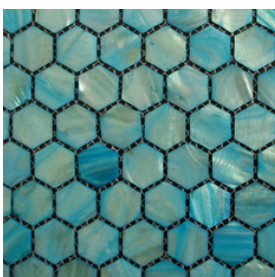

Jade is a colour naturally associated with wellness. The rich emerald tones of Siminetti's Jade mosaics help to craft a harmonious environment that encourages relaxation and rejuvenation.

Whether used in a luxurious bathroom, an intimate spa, or a meditation room, these tiles transform any space into a serene oasis.

The iridescent glimmer of mother of pearl catches the light beautifully, creating a dynamic and ever-changing visual experience that soothes the mind and spirit.

## TECHNICAL SPECIFICATIONS

Square 25

Shading Blend

Hexagons

**Collection** Mosaics

**Colour Featured** Jade

**Base Material** Freshwater Mother of Pearl

**Sheet Size** 318 x 318mm  
for 25mm Square Tesserae